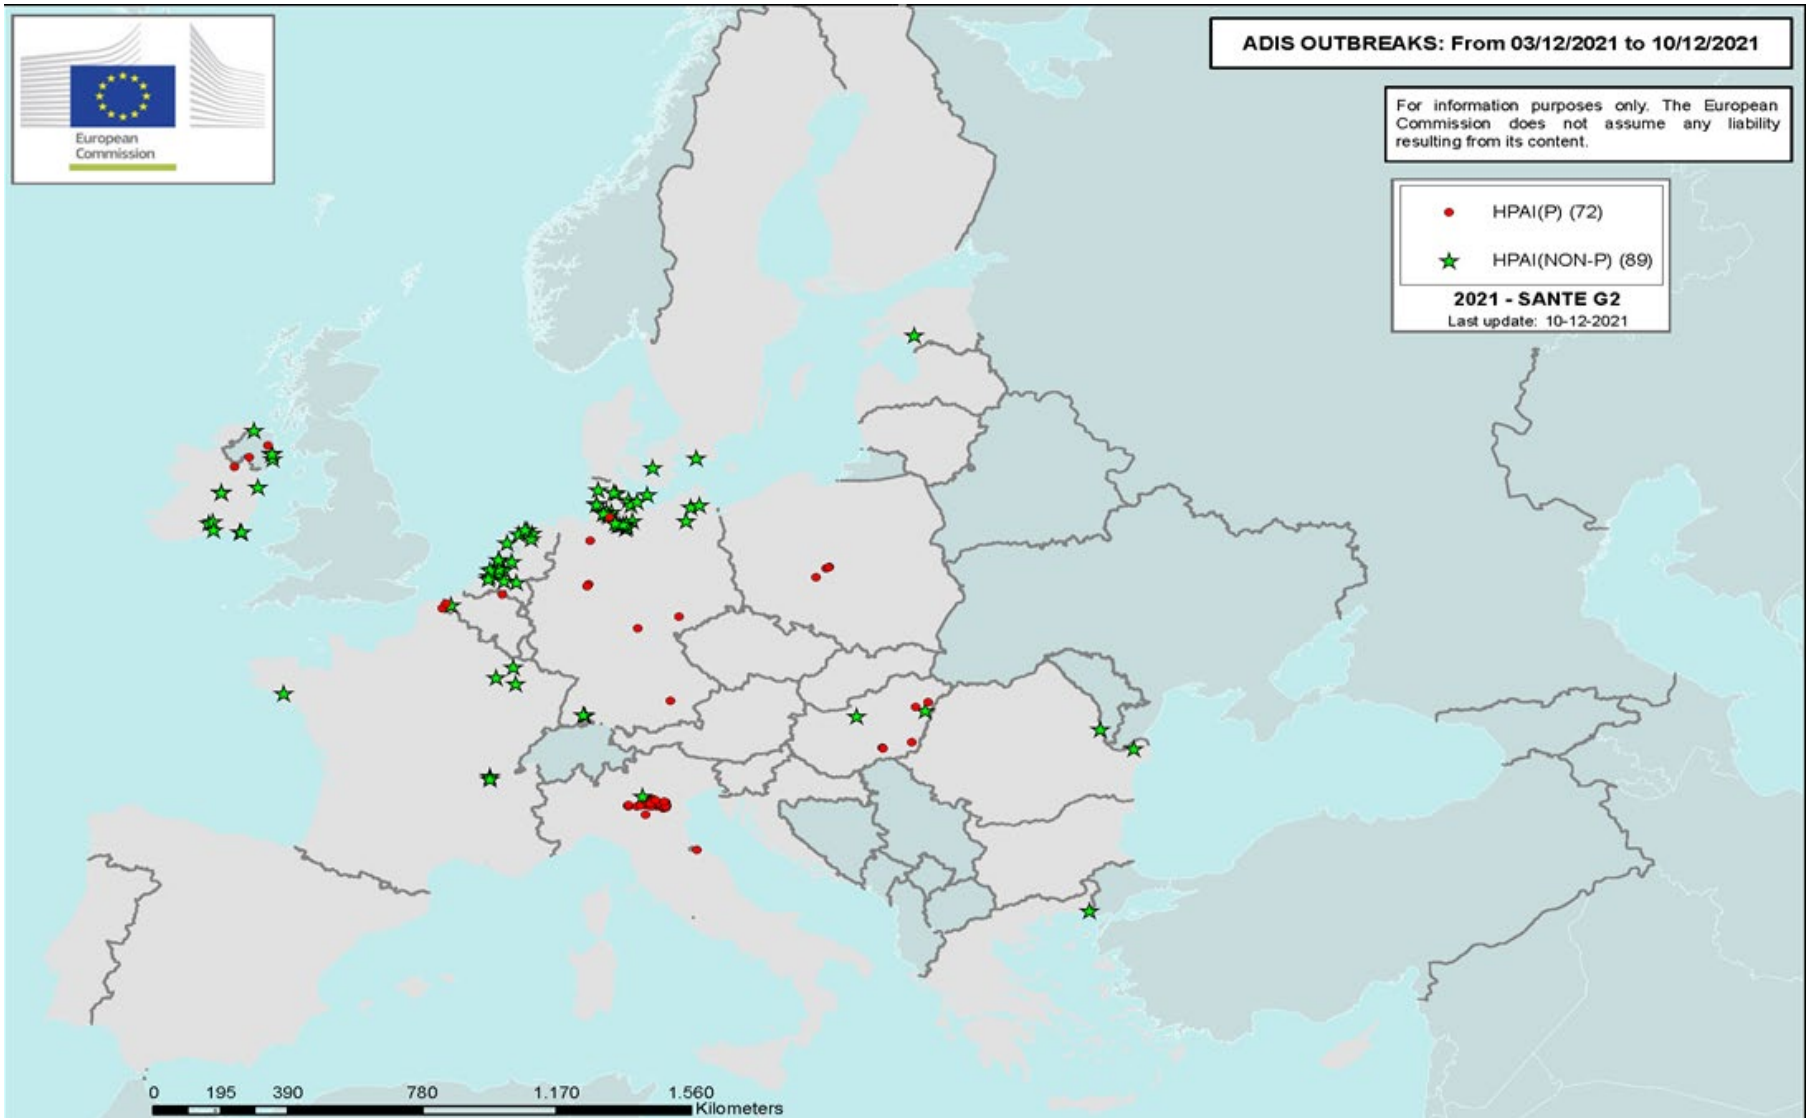

### HPAI detections during the period 3 – 10 December 2021

# HPAI detections during the period 01 October 2021 – 10 December 2021